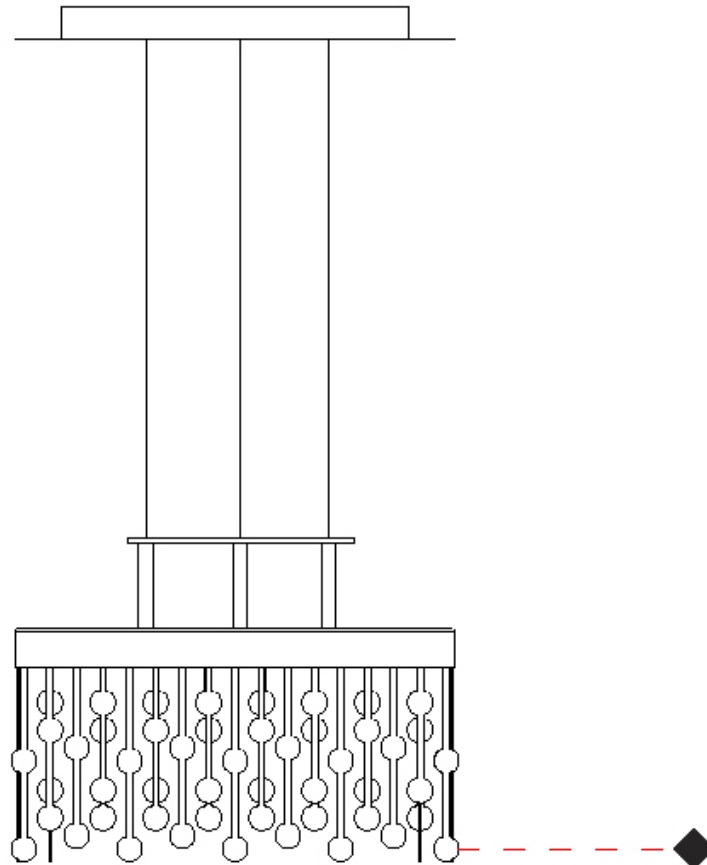

D101736

PROJECT _____

TYPE _____

SPECIFIER _____

QUANTITY _____

DATE _____

D